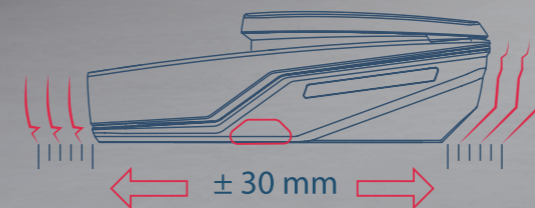

Horizontal adjustment