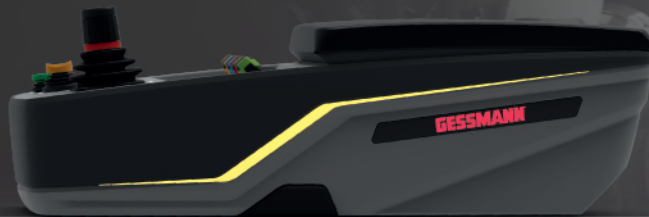

Setting big things into motion.

W. Gessmann GmbH

If you have any questions, please contact us.

✉ sales@gessmann.com

📞 +49 7131 4067 722

📍 Eppinger Str.221
74211 Leingarten
Germany

unbelievably universal

an eye-catcher
- even at night

build for the extreme

www.gessmann.com