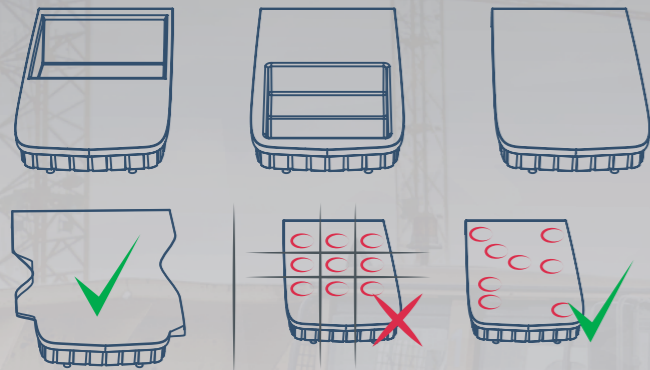

Control Console

INNOVATIVE COMPACT
VARIABLE

GESSMANN®

We designed the control console C1 to give our customers the maximum freedom of design and configuration options. The design has paid attention to a compact format, which can be extended with additional modules.

The modular design allows individual assembly with joysticks, displays and command devices. The control console C1 is thus able to adapt perfectly to your product and your branding.

Basic insert plate

The three basic insert plates offer a maximum choice of control devices and positioning of such devices. There are no predefined grids or slots that would restrict you from positioning.

Armrest and storage compartment

The height of the armrest is adjustable in different steps and thus adapts to the installation conditions individually.

The ergonomic arm pad ensures the operator a comfortable and fatigue-proof work.

Under the armrest there is a generous storage compartment. This is equipped with two powerful USB sockets.

Customer specific arm pads: Shape and shore hardness can be customized on customer request. This is possible even at low quantities.